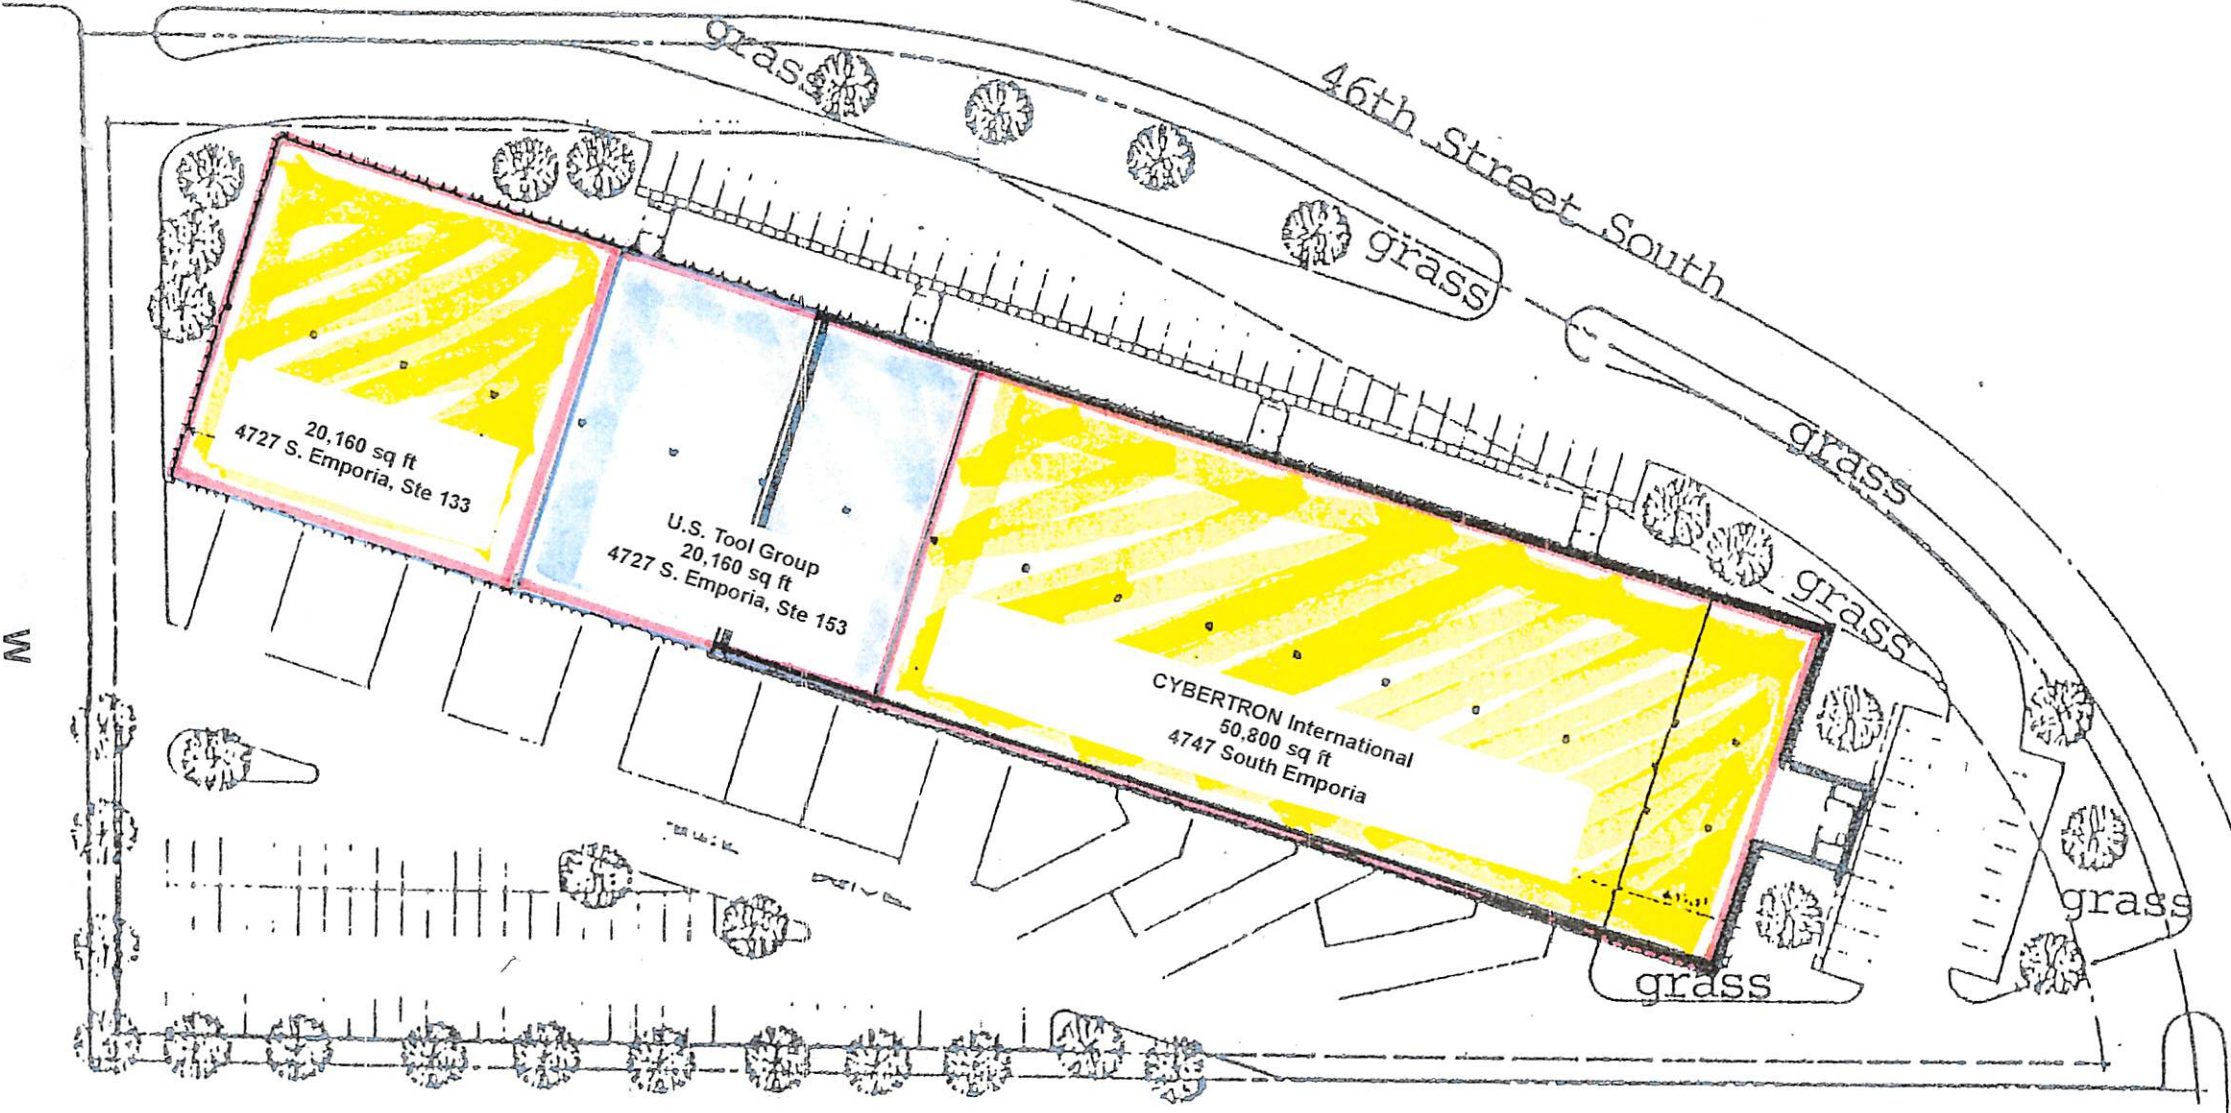

TOTAL BUILDING 91,120 sq ft

N

M

EXHIBIT "A"

E

4727-4747 S. EMPORIA

SITE STUDY

S